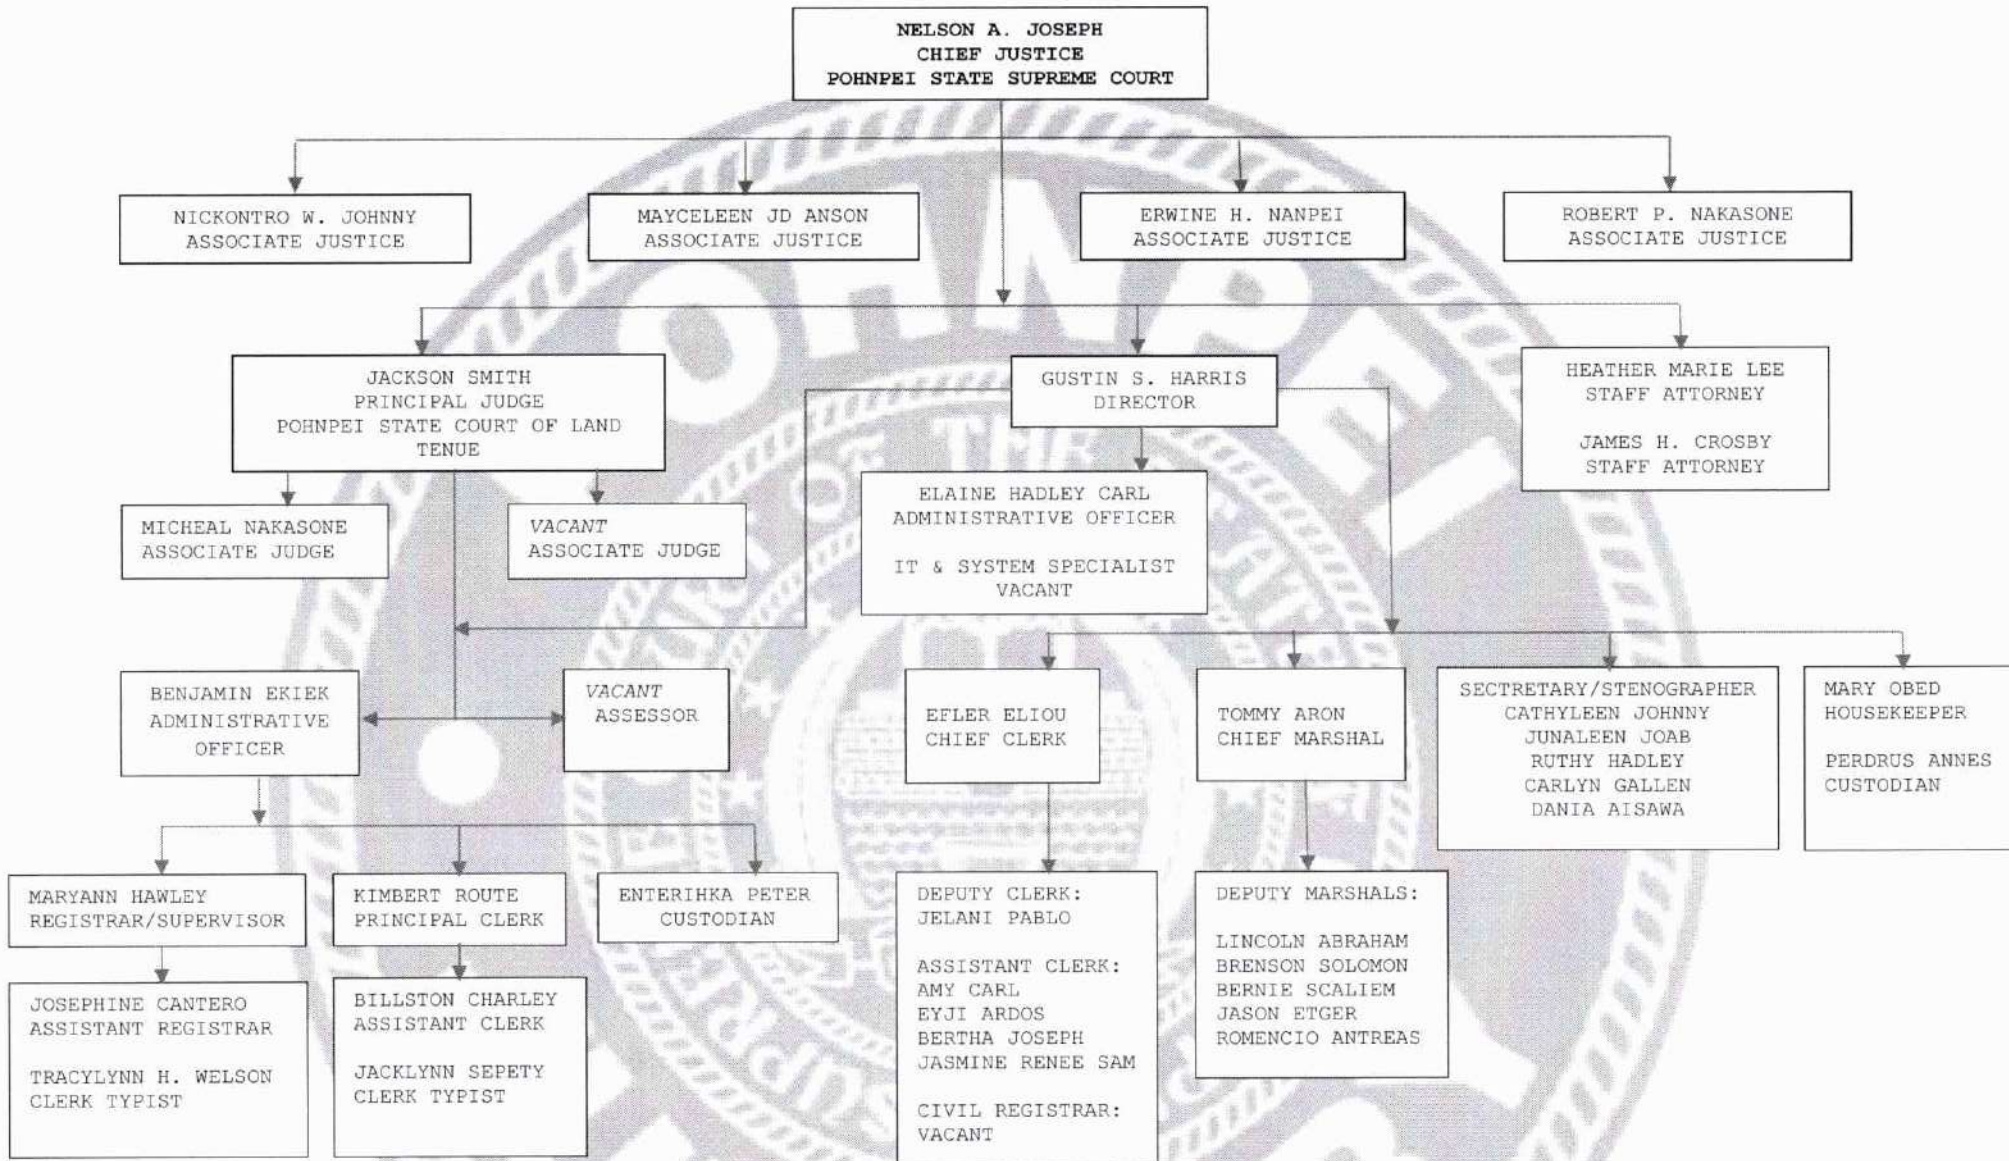

**POHNPEI STATE JUDICIARY ORGANIZATIONAL CHART**

  
 NELSON A. JOSEPH  
 CHIEF JUSTICE  
 POHNPEI STATE JUDICIARY